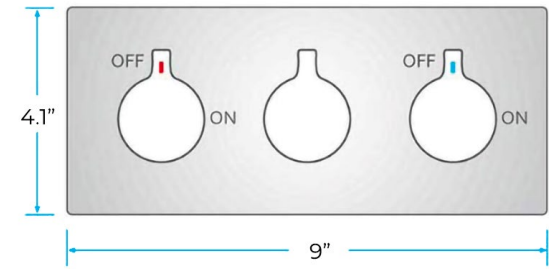

Shower Mixer