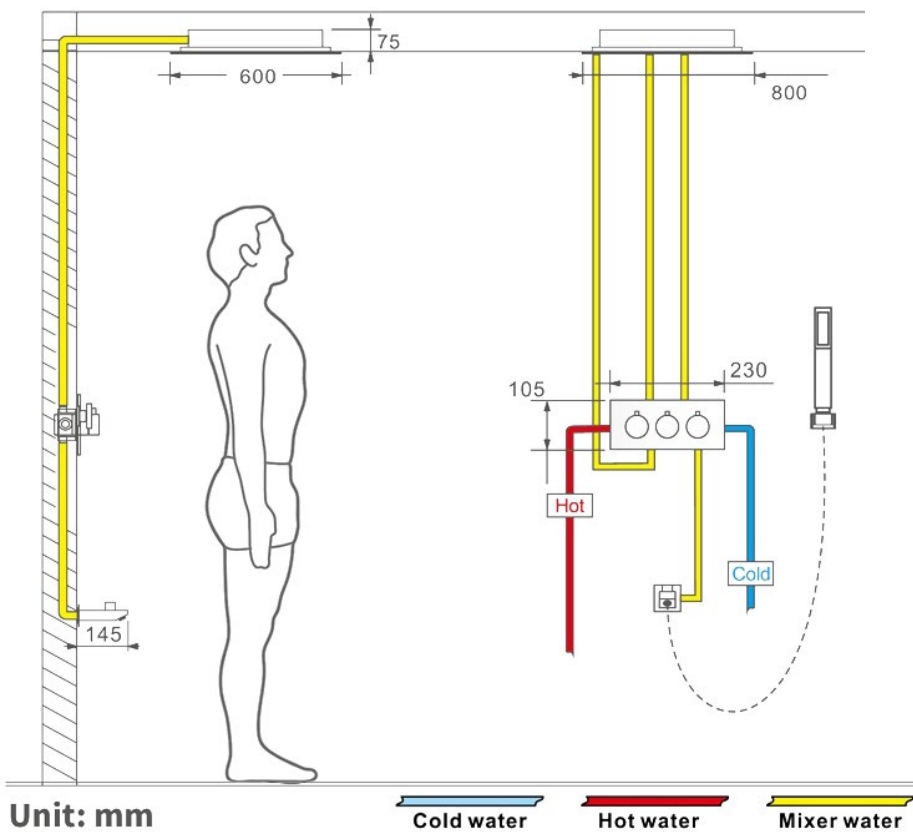

### Shower Head

Product shown is only for installation display purpose

- Shower Panel /Hose Material: 304 Stainless Steel
- Shower Head Size: 800\*600 mm
- Showerheads Install: Embedded Ceiling Mounted
- Concealed Mixer Install: Wall-Mounted
- LED Shower Head Functions: Rainfall, Waterfall, Mist
- Water Pressure: 0.3 MPA
- Water Flow: 16L/min~28L/min
- Shower Accessories Material: Brass
- LED Light: Need to Connect Power
- Shower Hose Length: 1.5M
- AC: 100-265V 50/60Hz
- Music: Need Bluetooth

## Shower Mixer

Product shown is only for installation display purpose

## Hand Shower

Flow Rate: 2.0 GPM / 7.6 LPM

## Shower Mixer Connections