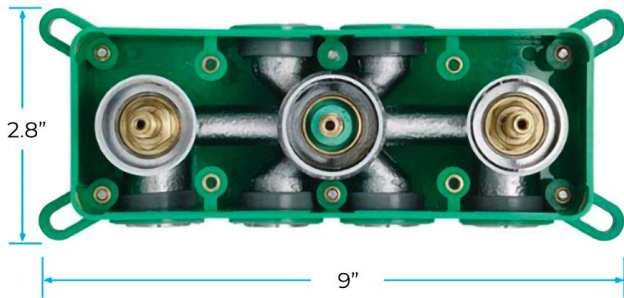

Shower Mixer