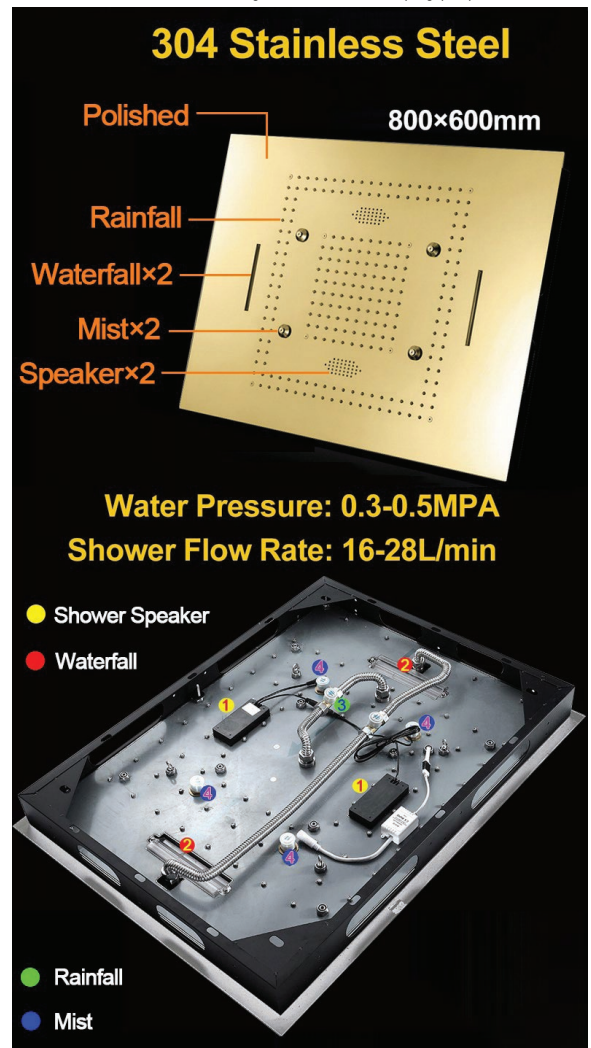

## LED TOUCH PANEL CONTROLLED THERMOSTATIC RECESSED CEILING MOUNT POLISHED GOLD RAINFALL MIST WATERFALL HOT AND COLD SHOWER SYSTEM WITH SQUARE HAND SHOWER SPECIFICATIONS

### Shower Head

Product shown is only for installation display purpose

- Shower Panel /Hose Material: 304 Stainless Steel
- Shower Head Size: 800\*600 mm
- Showerheads Install: Embedded Ceiling Mounted
- Concealed Mixer Install: Wall-Mounted
- LED Shower Head Functions: Rainfall, Waterfall, Mist
- Water Pressure: 0.3 MPA
- Water Flow: 16L/min~28L/min
- Shower Accessories Material: Brass
- LED Light: Need to Connect Power
- Shower Hose Length: 1.5M
- AC: 100-265V 50/60Hz
- Music: Need Bluetooth

### Touch Panel Control

- Turn On/Off Control
- MANUAL MODE**  
Total 64 colors
- Auto mode setting
- AUTO MODE**  
Total 11 Auto mode
- Set the speed of color change, fast/slow

All dimensions and specifications are nominal and may vary. Use actual products for accuracy in critical situations.

## Hand Shower

Flow Rate: 2.0 GPM / 7.6 LPM