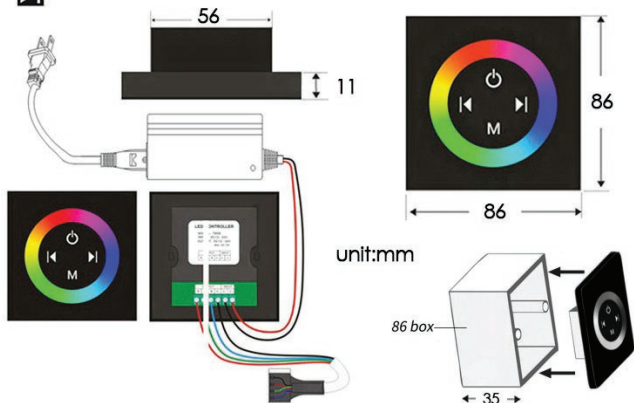

### Shower Head

Product shown is only for installation display purpose

- Shower Panel /Hose Material: 304 Stainless Steel
- Shower Head Size: 800\*600 mm
- Showerheads Install: Embedded Ceiling Mounted
- Concealed Mixer Install: Wall-Mounted
- LED Shower Head Functions: Rainfall, Waterfall, Mist
- Water Pressure: 0.3 MPA
- Water Flow: 16L/min~28L/min
- Shower Accessories Material: Brass
- LED Light: Need to Connect Power
- Shower Hose Length: 1.5M
- AC: 100-265V 50/60Hz
- Music: Need Bluetooth

### Touch Panel Control

- Turn On/Off Control
- MANUAL MODE**  
Total 64 colors
- Auto mode setting
- AUTO MODE**  
Total 11 Auto mode
- Set the speed of color change, fast/slow

All dimensions and specifications are nominal and may vary. Use actual products for accuracy in critical situations.