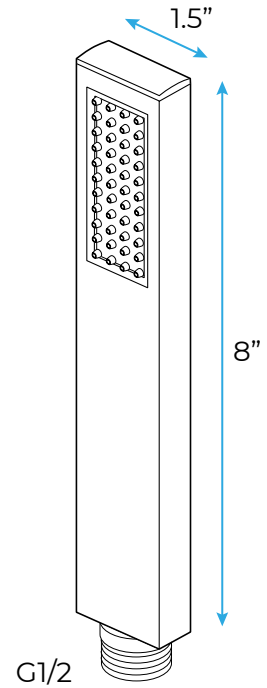

Hand Shower