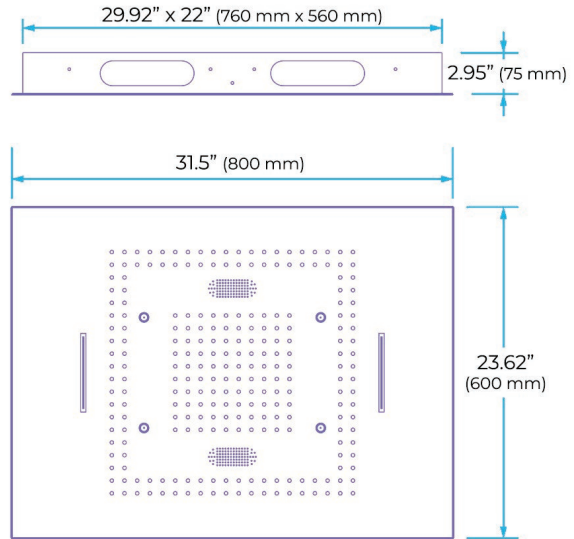

## LED TOUCH PANEL CONTROLLED THERMOSTATIC RECESSED CEILING MOUNT POLISHED GOLD RAINFALL MIST WATERFALL HOT AND COLD SHOWER SYSTEM WITH SQUARE HAND SHOWER SPECIFICATIONS

### Shower Head

Product shown is only for installation display purpose

- Shower Panel /Hose Material: 304 Stainless Steel
- Shower Head Size: 800\*600 mm
- Showerheads Install: Embedded Ceiling Mounted
- Concealed Mixer Install: Wall-Mounted
- LED Shower Head Functions: Rainfall, Waterfall, Mist
- Water Pressure: 0.3 MPA
- Water Flow: 16L/min~28L/min
- Shower Accessories Material: Brass
- LED Light: Need to Connect Power
- Shower Hose Length: 1.5M
- AC: 100-265V 50/60Hz
- Music: Need Bluetooth

### Touch Panel Control

- Turn On/Off Control
- MANUAL MODE**  
Total 64 colors
- Auto mode setting
- AUTO MODE**  
Total 11 Auto mode
- Set the speed of color change, fast/slow

All dimensions and specifications are nominal and may vary. Use actual products for accuracy in critical situations.

## Hand Shower

Flow Rate: 2.0 GPM / 7.6 LPM