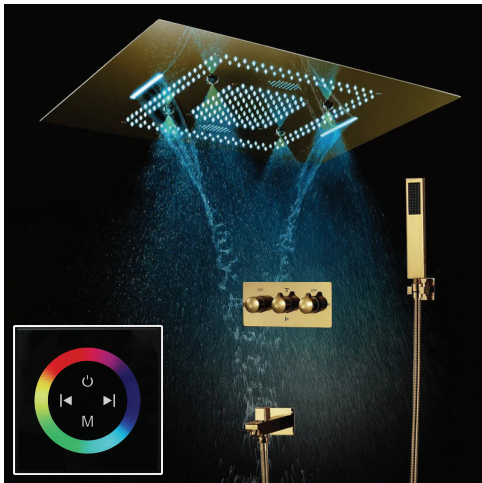

## LED TOUCH PANEL CONTROLLED THERMOSTATIC RECESSED CEILING MOUNT POLISHED GOLD RAINFALL MIST WATERFALL HOT AND COLD SHOWER SYSTEM WITH SQUARE HAND SHOWER SPECIFICATIONS

### Shower Head

Product shown is only for installation display purpose

- Shower Panel /Hose Material: 304 Stainless Steel
- Shower Head Size: 800\*600 mm
- Showerheads Install: Embedded Ceiling Mounted
- Concealed Mixer Install: Wall-Mounted
- LED Shower Head Functions: Rainfall, Waterfall, Mist
- Water Pressure: 0.3 MPA
- Water Flow: 16L/min~28L/min
- Shower Accessories Material: Brass
- LED Light: Need to Connect Power
- Shower Hose Length: 1.5M
- AC: 100-265V 50/60Hz
- Music: Need Bluetooth

### Touch Panel Control

- Turn On/Off Control
- MANUAL MODE**  
Total 64 colors
- Auto mode setting
- AUTO MODE**  
Total 11 Auto mode
- Set the speed of color change, fast/slow

All dimensions and specifications are nominal and may vary. Use actual products for accuracy in critical situations.